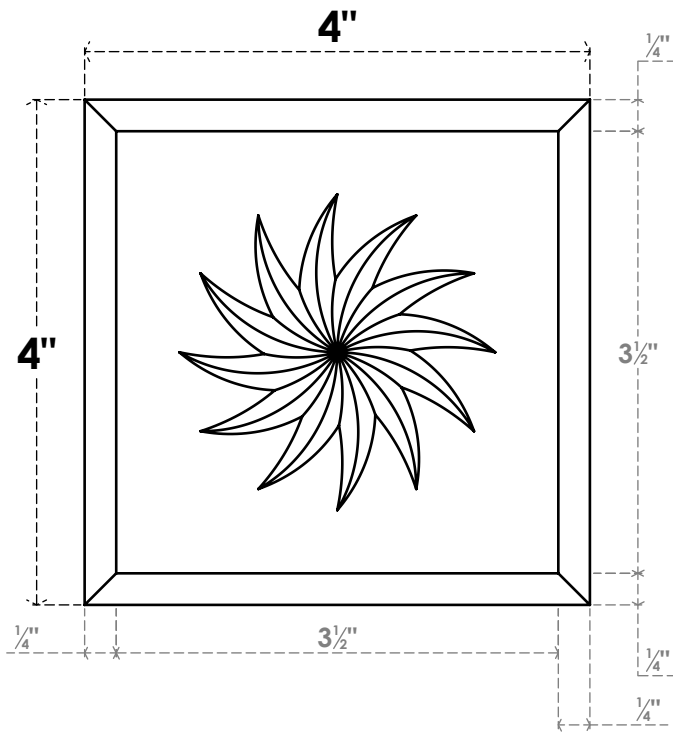

ROSP040X040X100SDG13

4"W X 4"H X 1"P STANDARD SEDGWICK SPIRAL ROSETTE WITH BEVELED EDGE, ARCHITECTURAL GRADE PVC

FRONT

SIDE

EKENA MILLWORK
2300 WEST MAIN ST.
CLARKSVILLE, TX 75426
TOLL FREE: 866-607-0453
WWW.EKENAMILLWORK.COM