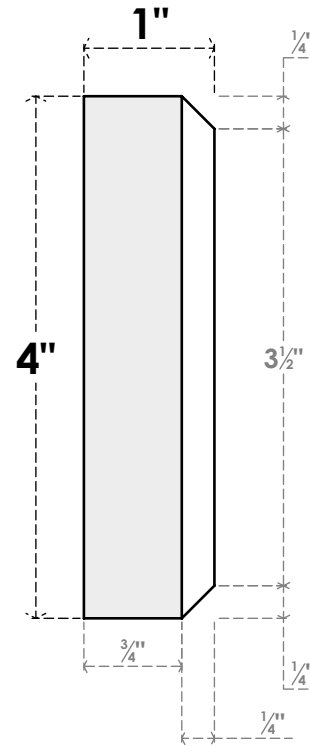

ROSP040X040X100SDG13

4"W X 4"H X 1"P STANDARD SEDGWICK SPIRAL ROSETTE WITH BEVELED EDGE, ARCHITECTURAL GRADE PVC

FRONT

SIDE

EKENA MILLWORK
2300 WEST MAIN ST.
CLARKSVILLE, TX 75426
TOLL FREE: 866-607-0453
WWW.EKENAMILLWORK.COM

NOTES

1. INSTALLATION TO BE COMPLETED IN ACCORDANCE WITH MANUFACTURER'S SPECIFICATIONS.
2. DRAWING MAY NOT BE TO SCALE
3. THIS DRAWING IS INTENDED FOR DESIGN AND PLANNING PURPOSES ONLY.
4. ALL INFORMATION CONTAINED HEREIN WAS CURRENT AT THE TIME OF DEVELOPMENT BUT MUST BE REVIEWED AND APPROVED BY THE PRODUCT MANUFACTURER TO BE CONSIDERED ACCURATE.
5. ARCHITECTURAL GRADE PVC PRODUCTS ARE MADE FROM EXPANDED CELLULAR PVC AND COME NATURALLY WHITE BUT MAY BE PAINTED